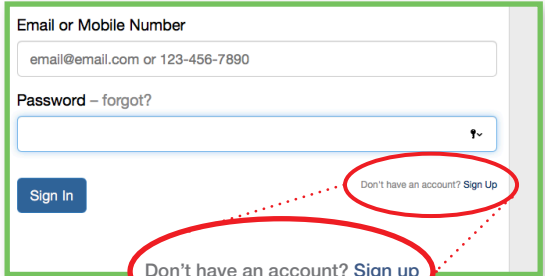

HOW TO ACCESS

YOUR 2018 LAKESIDE CHURCH CONTRIBUTION STATEMENTS

Go to thelakeside.church

Then go to our **GIVING** page, and scroll down until you see the light blue **YOUR FELLOWSHIP ONE ACCOUNT** bar, and **LOGIN**.

IF THIS IS YOUR FIRST TIME

If you have never set-up an account in Infellowship One before with Lakeside, click the “Sign Up” link and follow the prompts with your email address and assigning a password.

If you have already set-up an account before, go ahead and log-in with your previous log-in information.

YOU'RE IN!

Once you have logged in successfully, you will come to the main menu. Select “YOUR GIVING” from the menu choices.